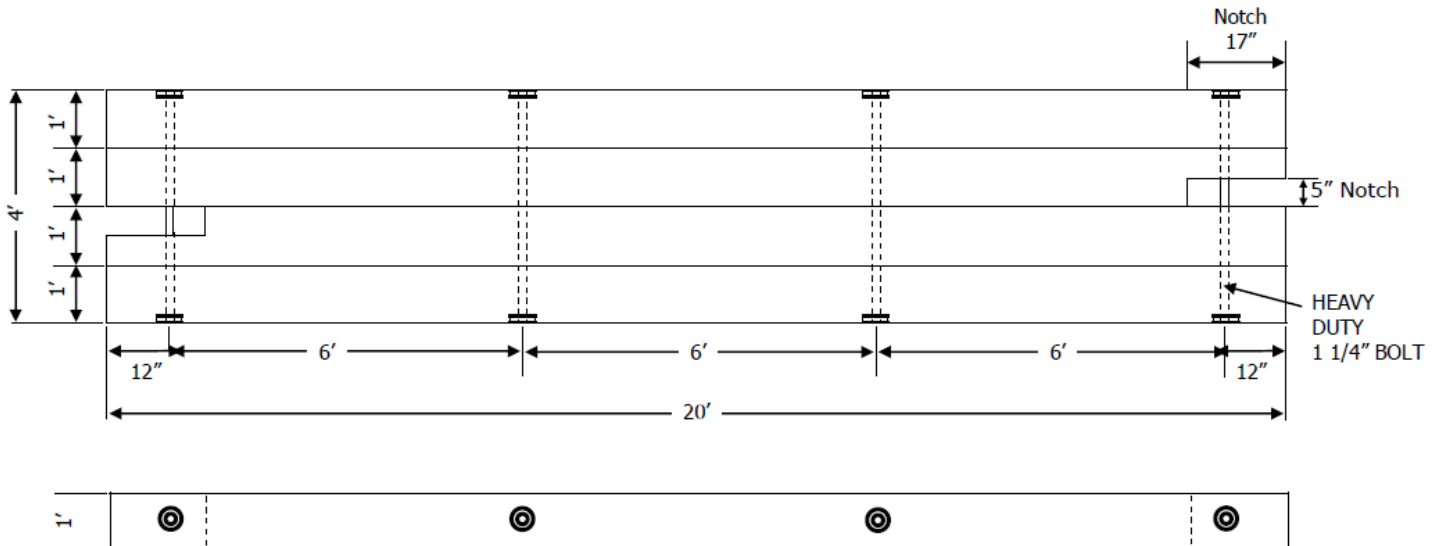

Produits Forestiers

TRANS CANADA

Forest Products

STRONG CONSTRUCTION

- Heavy Duty 1 1/4" Bolts
- Washer & Nut are Spot Welded
- Bolt Head & Washer are oversized 3"
- Bolt Head & Tips Fully Recessed

HANDLING OPTIONS